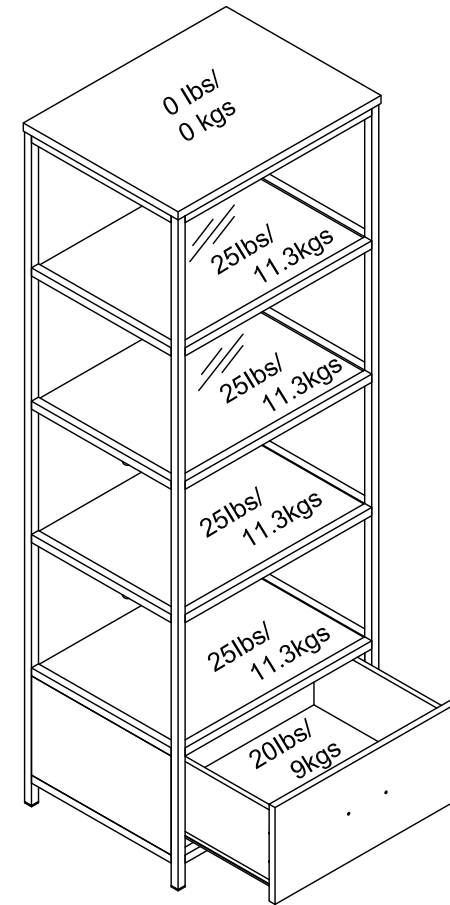

7563222/925COM -AUDIO PIER

Wood Breakdown:
MDF 0%, PB 70%.
Total storage: 8.4 cubic feet

Overall Product Size:
20.55" W × 15.7" D × 59.5" H
52.2cm W × 39.8cm D × 151cm H

Maximum Weight Capacities
Unit Weight: 74lbs. (33.64kg)