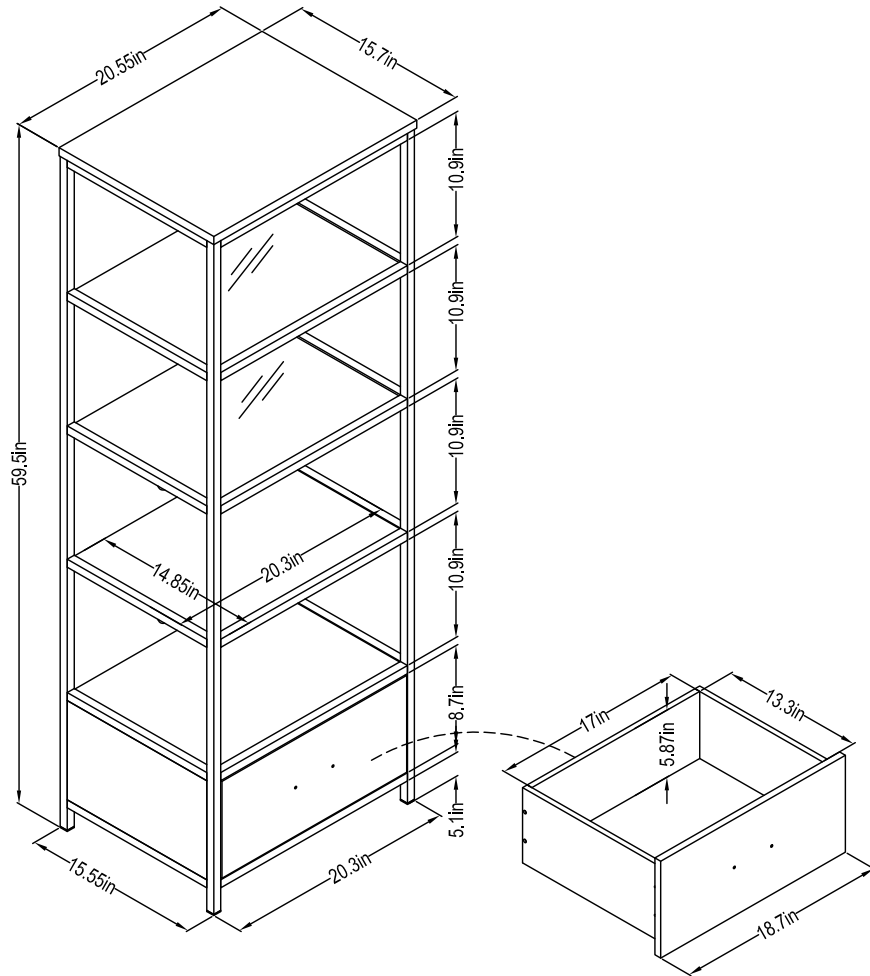

7563222/925COM -AUDIO PIER

Wood Breakdown:
MDF 0%, PB 70%.
Total storage: 8.4 cubic feet

Overall Product Size:
20.55" W × 15.7" D × 59.5" H
52.2cm W × 39.8cm D × 151cm H

Maximum Weight Capacities
Unit Weight: 74lbs. (33.64kg)